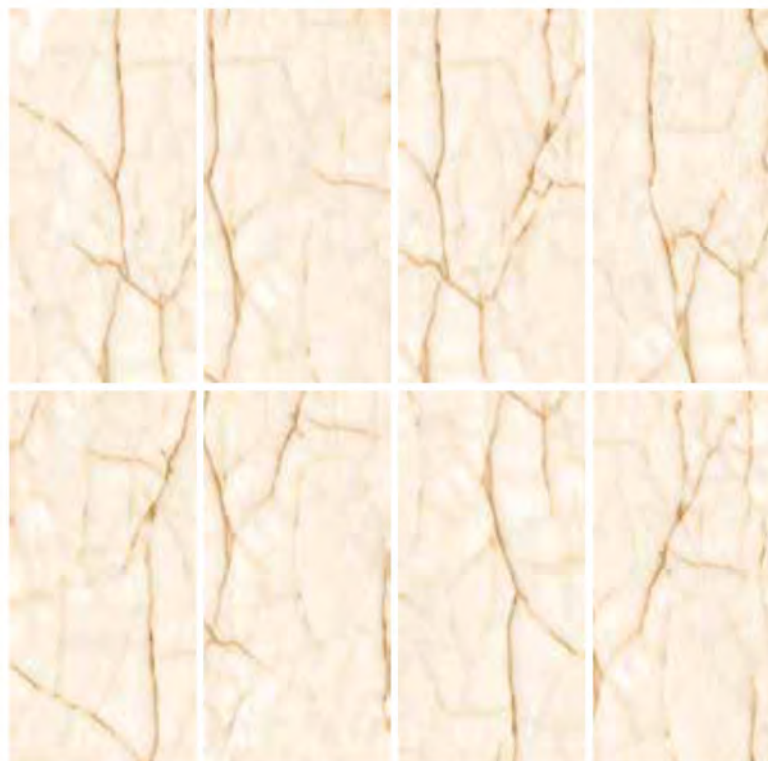

The background features a white surface with several thick, horizontal black scribbled lines. A solid light blue horizontal band is positioned across the middle of the image. The text 'DECO | VITA' is centered within this band.

INKJET
Technology

Zenit Light Beige 60x120

Zenit Light Beige 60x120

glazed
P
porcelain

INKJET
Technology

Calacatta Classico 60x120

glazed
P
porcelain

INKJET
Technology

Sahara Noir White 60x120

glazed
P
porcelain

INKJET
Technology

Onyx Leaf 60x120

glazed
P
porcelain

INKJET
Technology

Fuma Red 60x120

glazed
P
porcelain

INKJET
Technology

Marble Royal 60x120

Marble Royal 60x120

glazed
P
porcelain

INKJET
Technology

Куна "60x120 Pulido" 55x70x30 (10 делений)