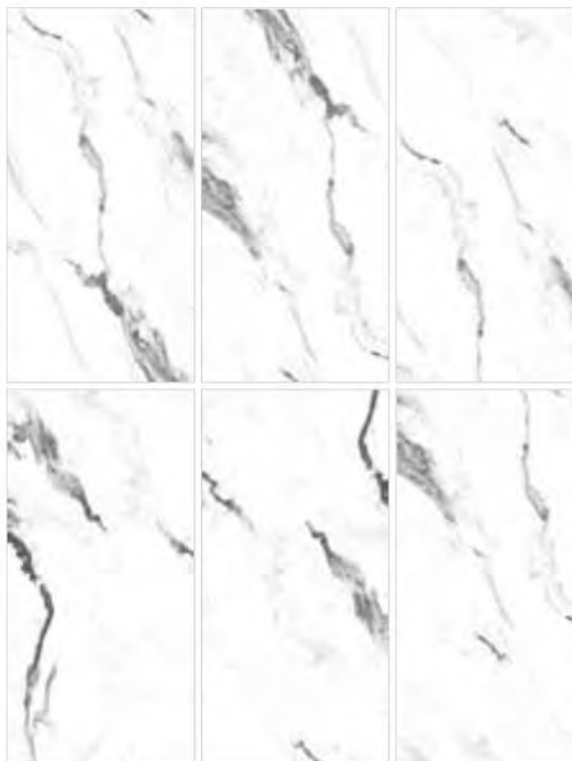

The background features a white surface with several thick, horizontal black scribbled lines. A solid light blue horizontal band is positioned across the middle of the image. The text 'DECO | VITA' is centered within this band.

Sahara Noir White 60x120

glazed
P
porcelain

INKJET
Technology

Onyx Leaf 60x120

glazed
P
porcelain

INKJET
Technology

Fuma Red 60x120

glazed
P
porcelain

INKJET
Technology

Marble Royal 60x120

Marble Royal 60x120

glazed
P
porcelain

INKJET
Technology

Куна "60x120 Pulido" 55x70x30 (10 делений)