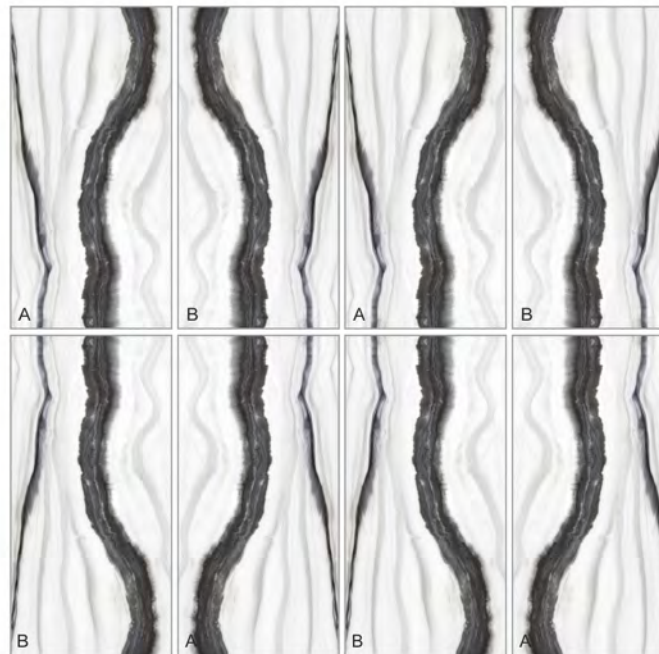

The background features a white surface with several thick, horizontal black scribbled lines. A solid light blue horizontal band is positioned across the middle of the image. The text 'DECO | VITA' is centered within this band.

INKJET
Technology

Calabria 60x120

glazed
P
porcelain

INKJET
Technology

glazed
P
porcelain

INKJET
Technology

Onyx Sky Blue 60x120

glazed
P
porcelain

INKJET
Technology

Zenit Light Beige 60x120

Zenit Light Beige 60x120

glazed
P
porcelain

INKJET
Technology

Calacatta Classico 60x120

glazed
P
porcelain

INKJET
Technology