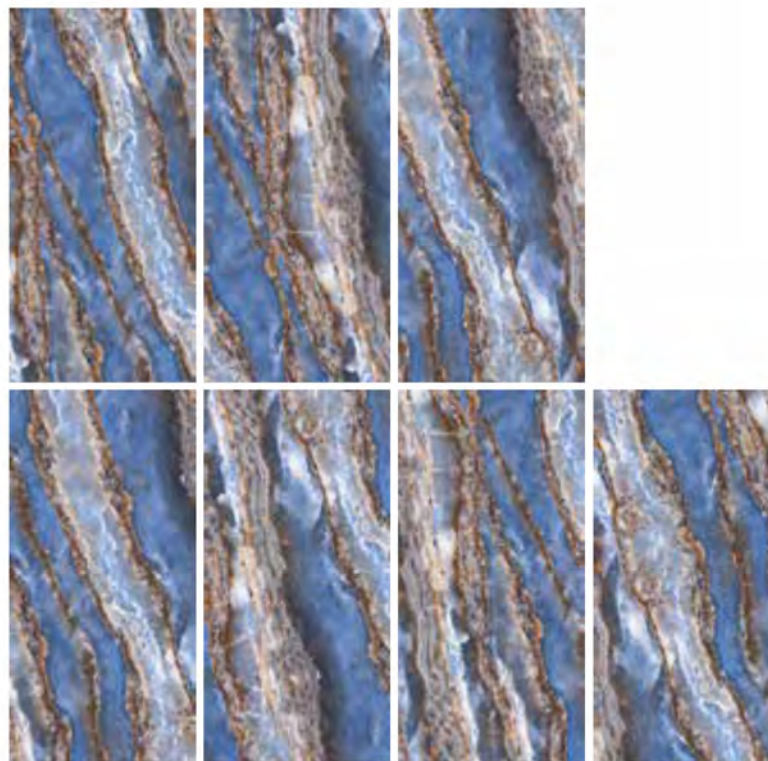

The background features a white surface with several thick, horizontal black scribbled lines. A solid light blue horizontal band is positioned across the middle of the image. The text 'DECO | VITA' is centered within this band.

INKJET
Technology

Calabria 60x120

glazed
P
porcelain

INKJET
Technology

glazed
P
porcelain

INKJET
Technology

Onyx Sky Blue 60x120

glazed
P
porcelain

INKJET
Technology

Zenit Light Beige 60x120

Zenit Light Beige 60x120

glazed
P
porcelain

INKJET
Technology

Calacatta Classico 60x120

glazed
P
porcelain

INKJET
Technology