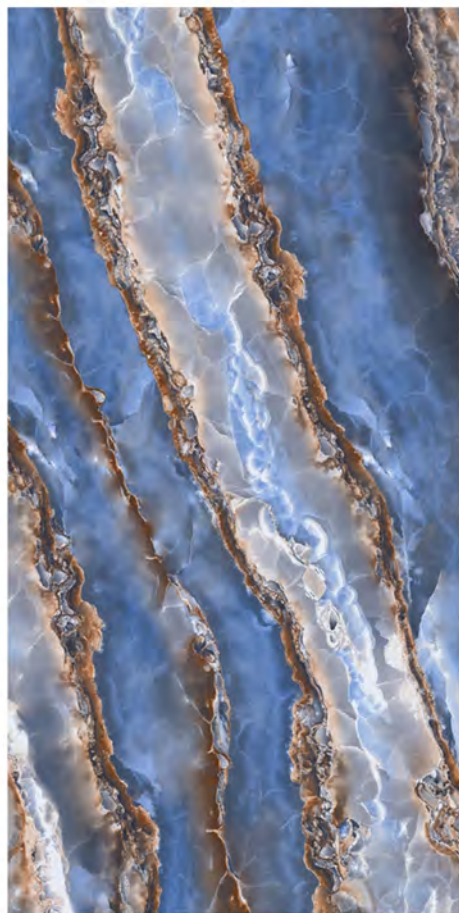

The background features a white surface with several thick, horizontal black scribbled lines. A solid light blue horizontal band is positioned across the middle of the image. The text 'DECO | VITA' is centered within this band.

INKJET
Technology

Calabria 60x120

glazed
P
porcelain

INKJET
Technology

glazed
P
porcelain

INKJET
Technology

Onyx Sky Blue 60x120

glazed
P
porcelain

INKJET
Technology

Zenit Light Beige 60x120

Zenit Light Beige 60x120

glazed
P
porcelain

INKJET
Technology

Calacatta Classico 60x120

glazed
P
porcelain

INKJET
Technology