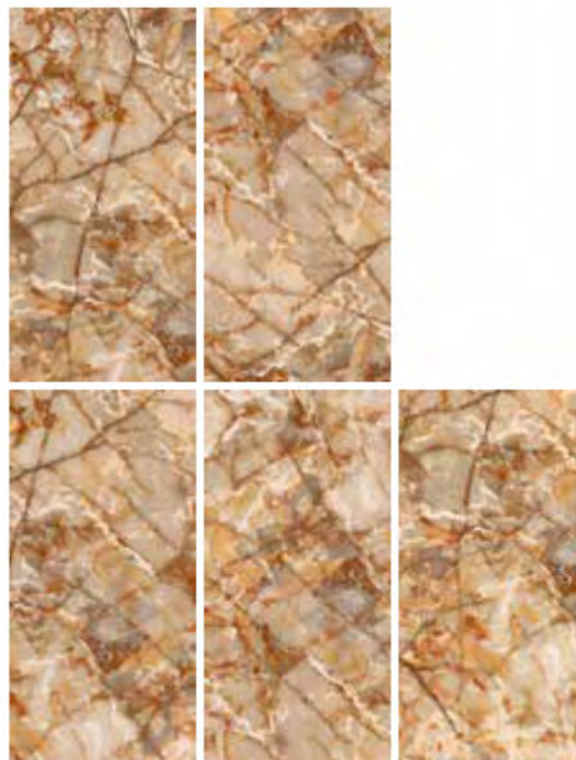

glazed
P
porcelain

INKJET
Technology