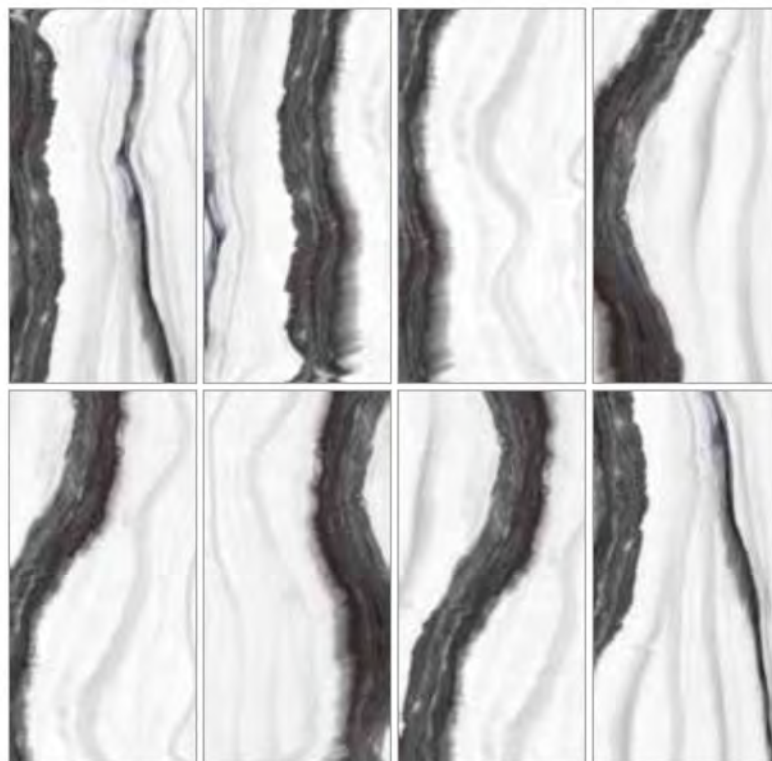

The background features a white surface with several thick, horizontal black scribbled lines. A solid light blue horizontal band is positioned across the middle of the image. The text 'DECO | VITA' is centered within this band.

INKJET
Technology

Calabria 60x120

glazed
P
porcelain

INKJET
Technology

glazed
P
porcelain

INKJET
Technology

Onyx Sky Blue 60x120

glazed
P
porcelain

INKJET
Technology

Zenit Light Beige 60x120

Zenit Light Beige 60x120

glazed
P
porcelain

INKJET
Technology

Calacatta Classico 60x120

glazed
P
porcelain

INKJET
Technology