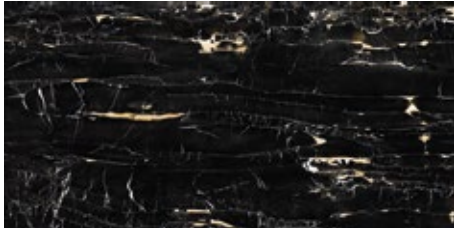

F03 SUGAR EFFECT 100041402

FACE 24 10 10 MS

NERO PORTORO

ZEMIN: 60X120 NERO PORTORO FULL LAPPATO

NERO MONDO

NERO MONDO 60x120

F39 FULL LAPPATO 300030300 FACE 12 11 MS
F09 SUGAR EFFECT 300040100 FACE 12 11 MS