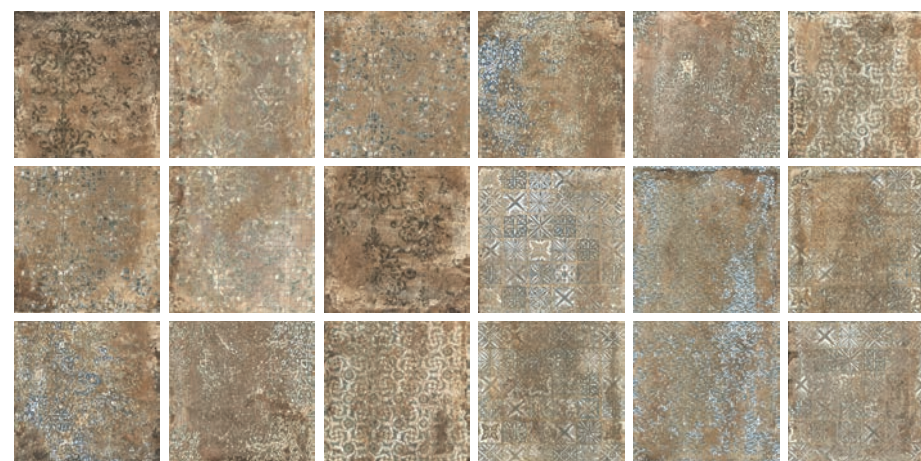

Terre d'Orcia Pienza Decoro 40x40 cm / 16"x16"
18 pattern random mix - 18 Random Mix Patterns