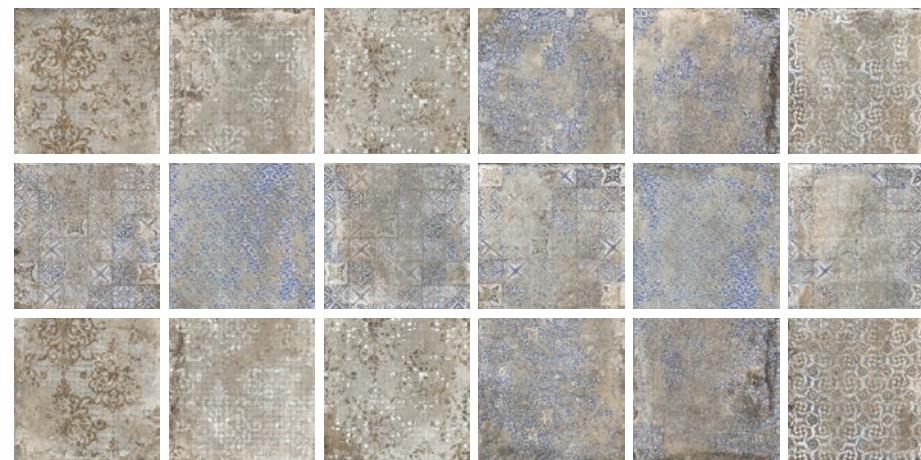

Terre d'Orcia Saturnia Decoro 40x40 cm / 16"x16"
18 pattern random mix - 18 Random Mix Patterns