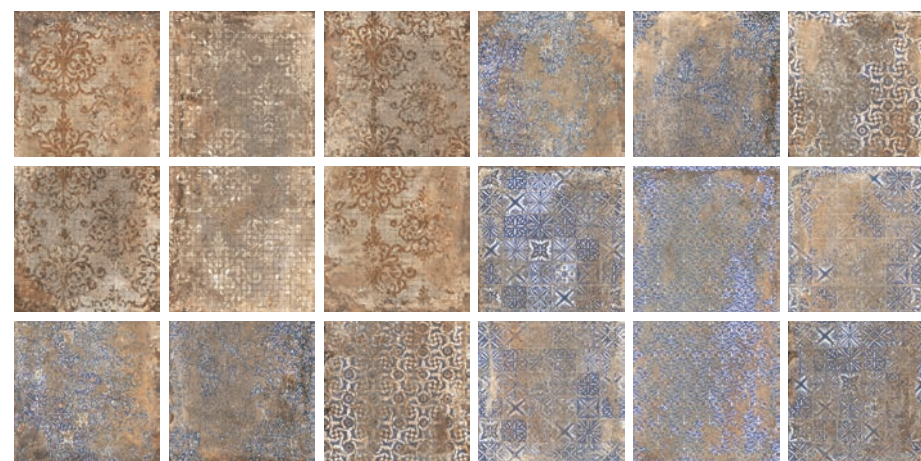

Terre d'Orcia Vulci Decoro 40x40 cm / 16"x16"
18 pattern random mix - 18 Random Mix Patterns