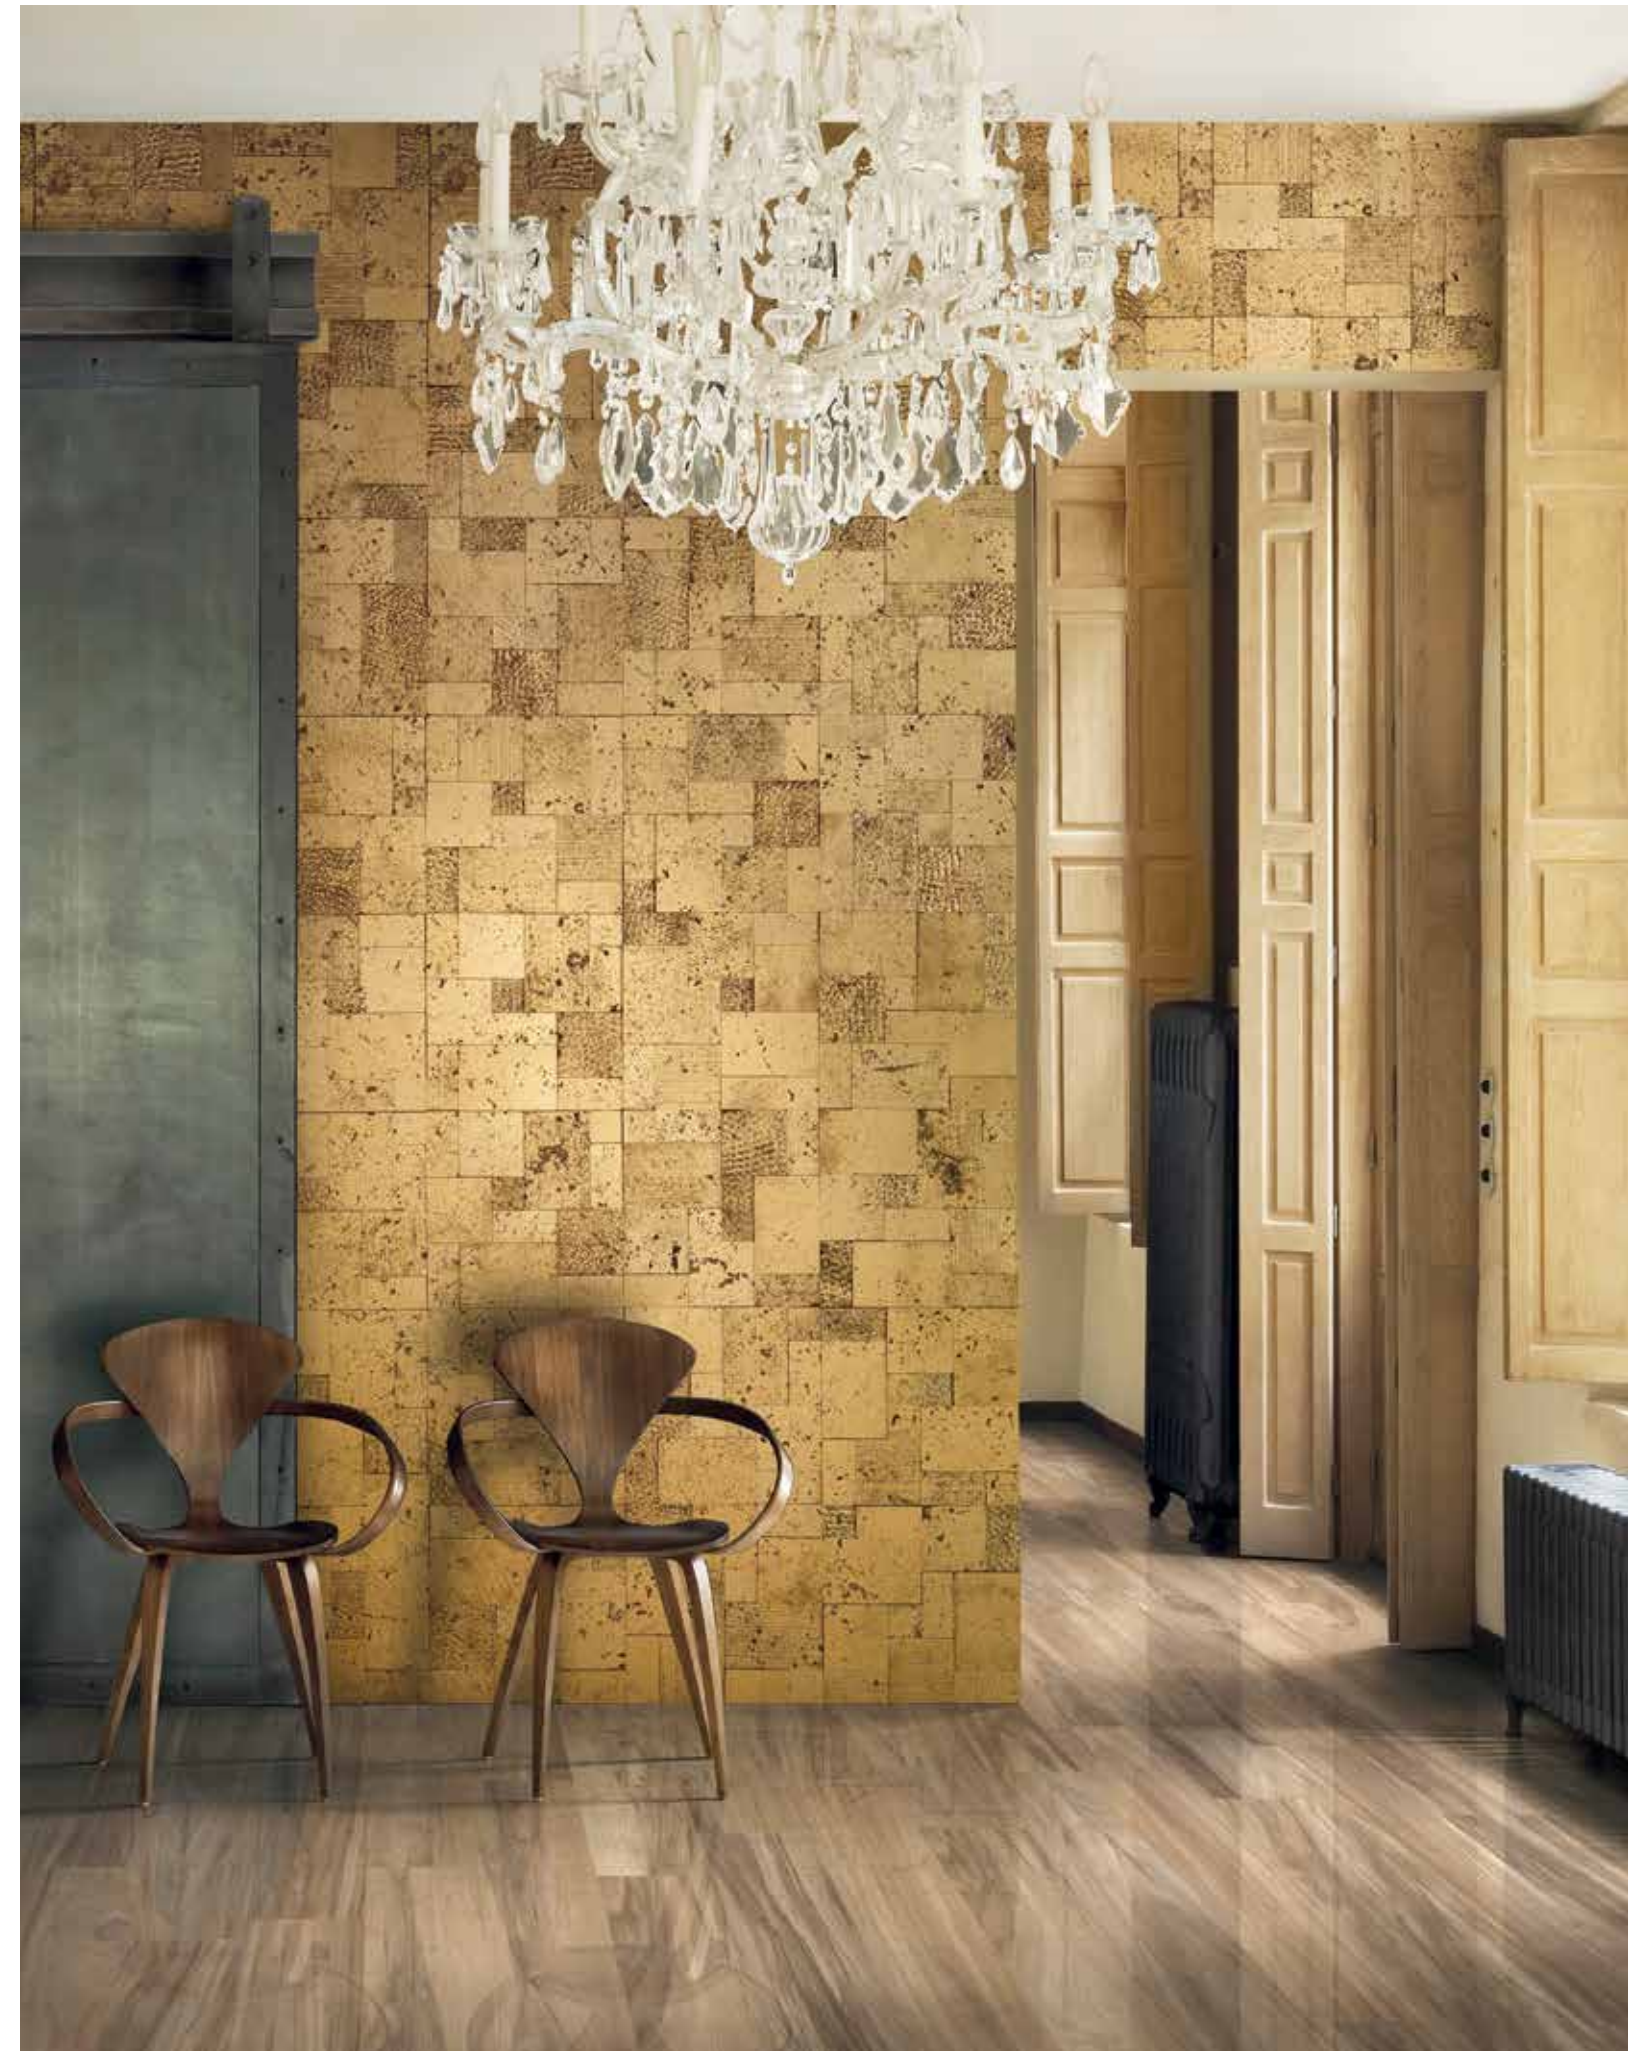

D. SAND GOLD · MOPANE-M/15,3/EP